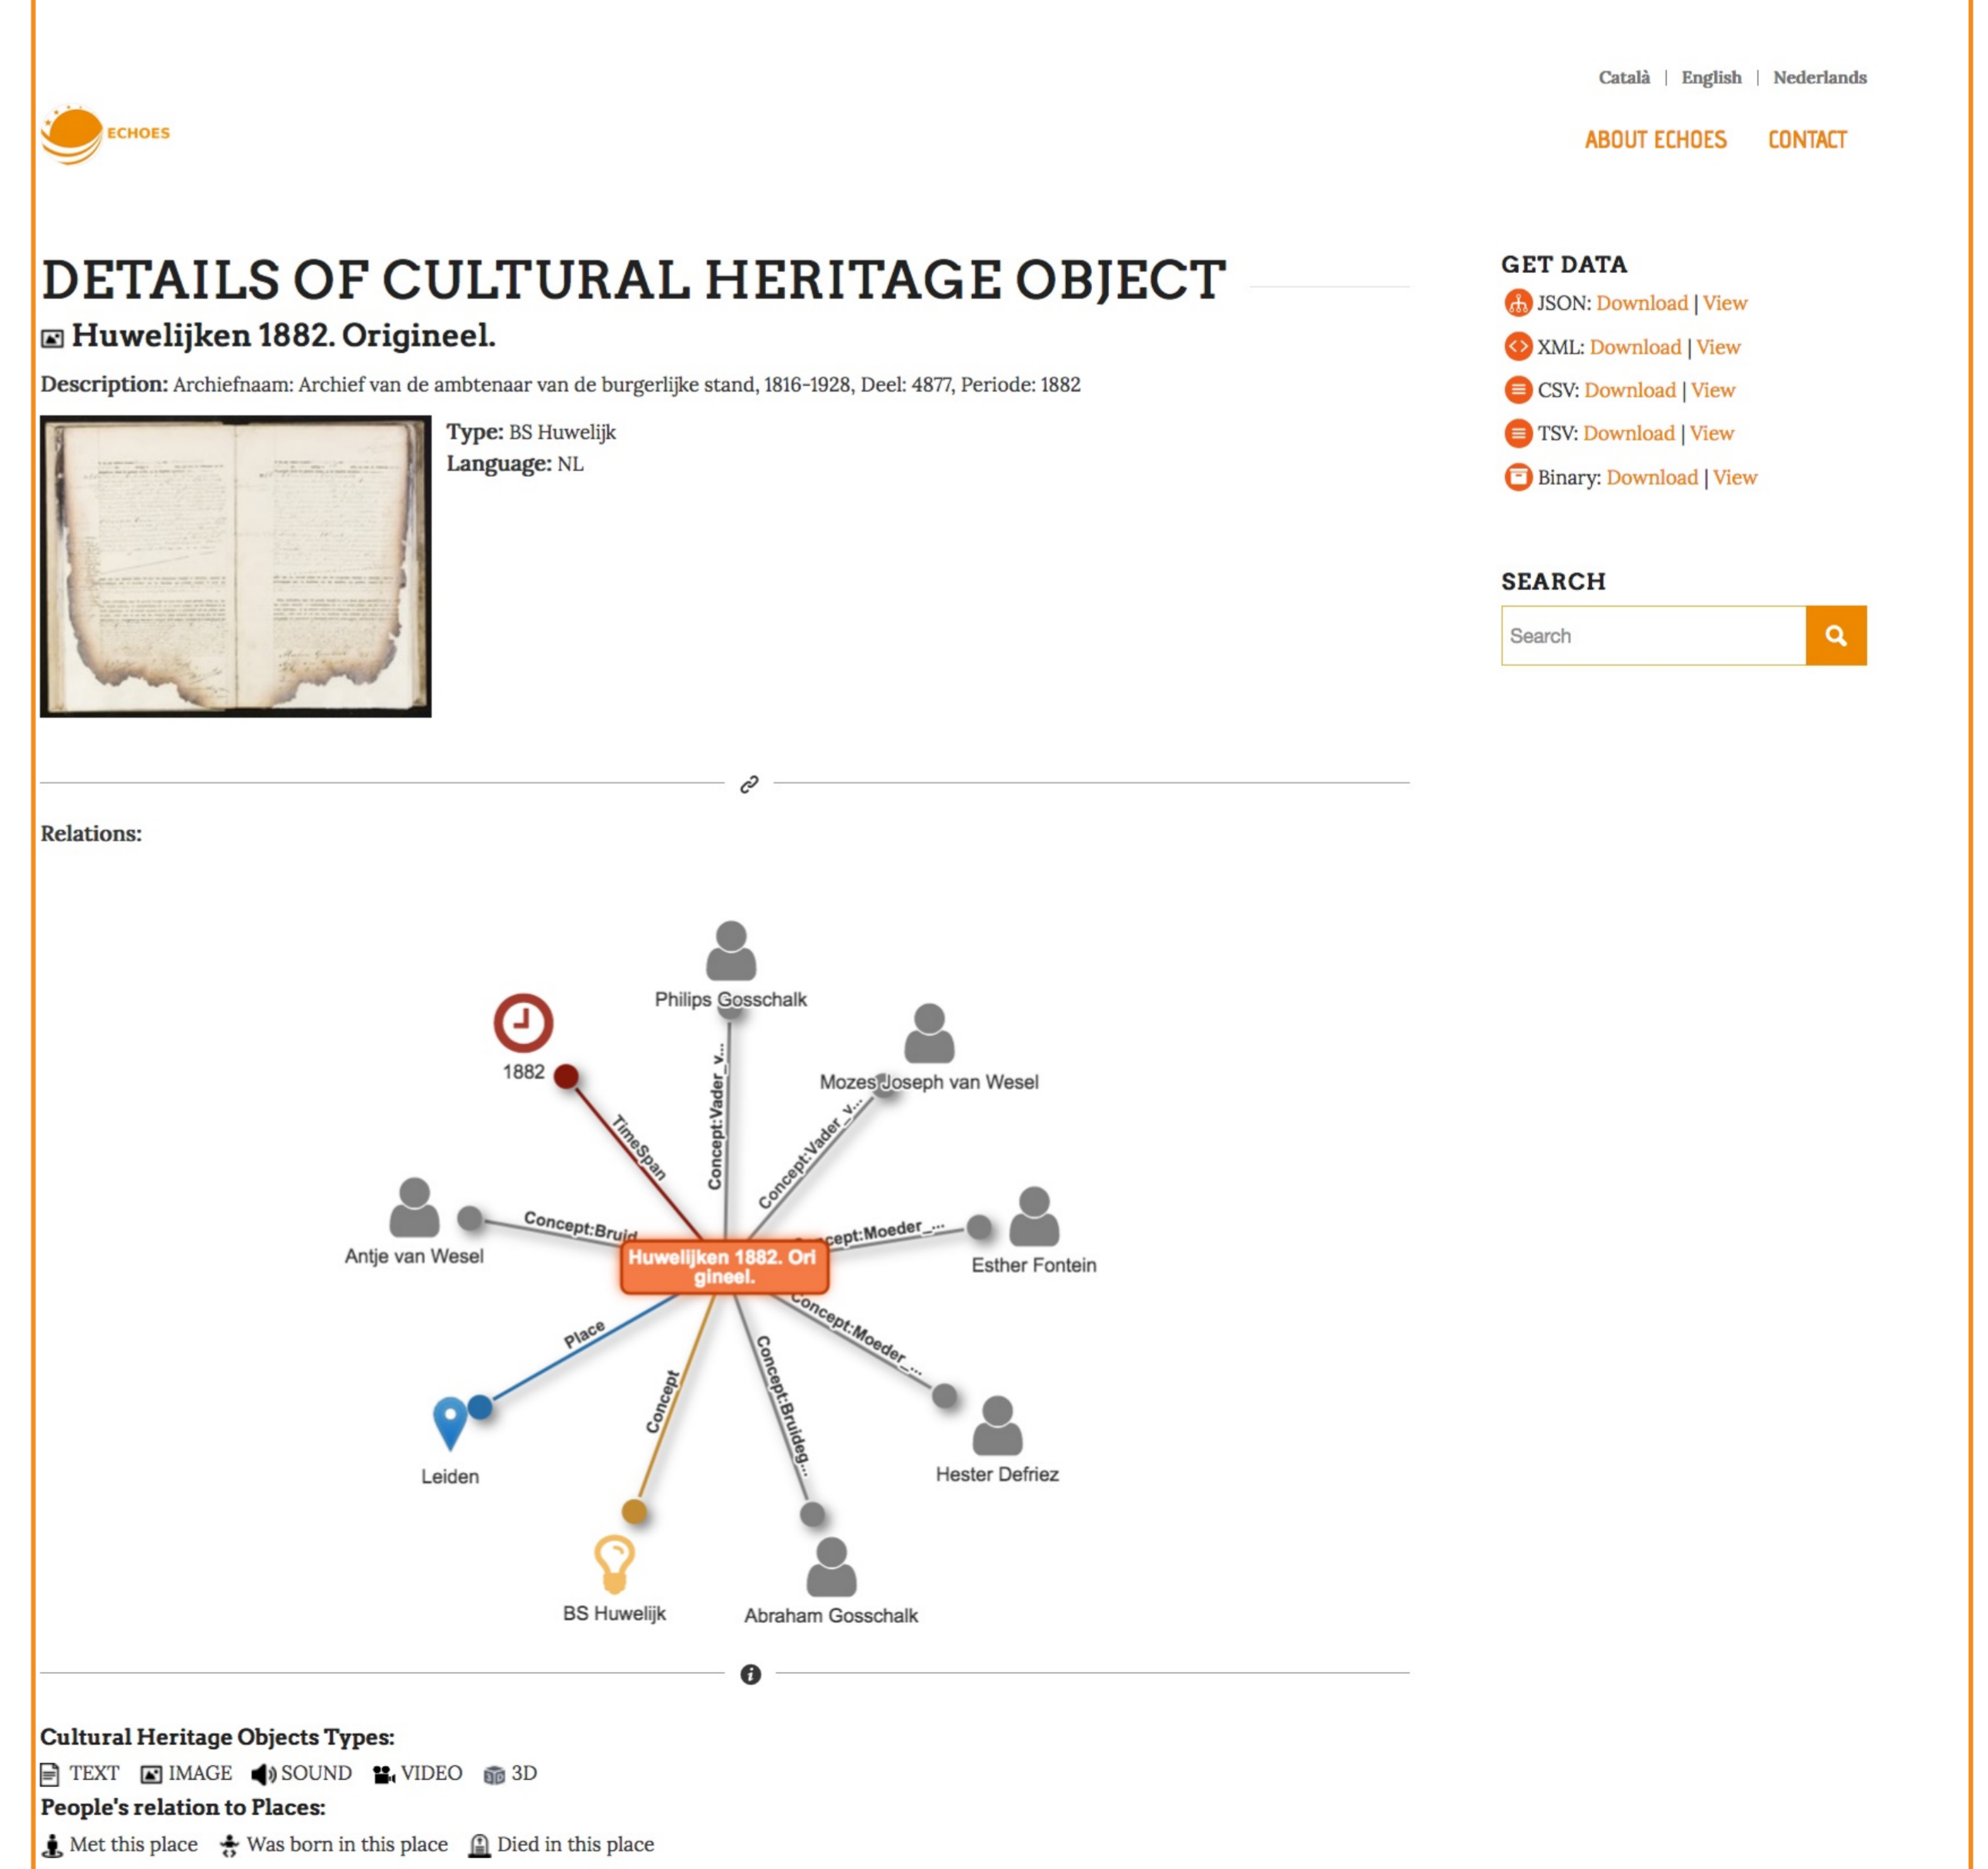

- Block by block approach
- Use EDM data model as standard metadata schema
- Data transformed to LOD/RDF triples
- Agile development
- User centered design

Prototype in 2018

- Different data models
- Automatic enrichments
- Access and query data from website
- Use map as a search interface

The result of the search is shown like this

Click on a result to see the details

<https://github.com/CSUC/ECHOES-Tools/>

Participants

Technological partner

Consorci de Serveis Universitaris de Catalunya

Contact