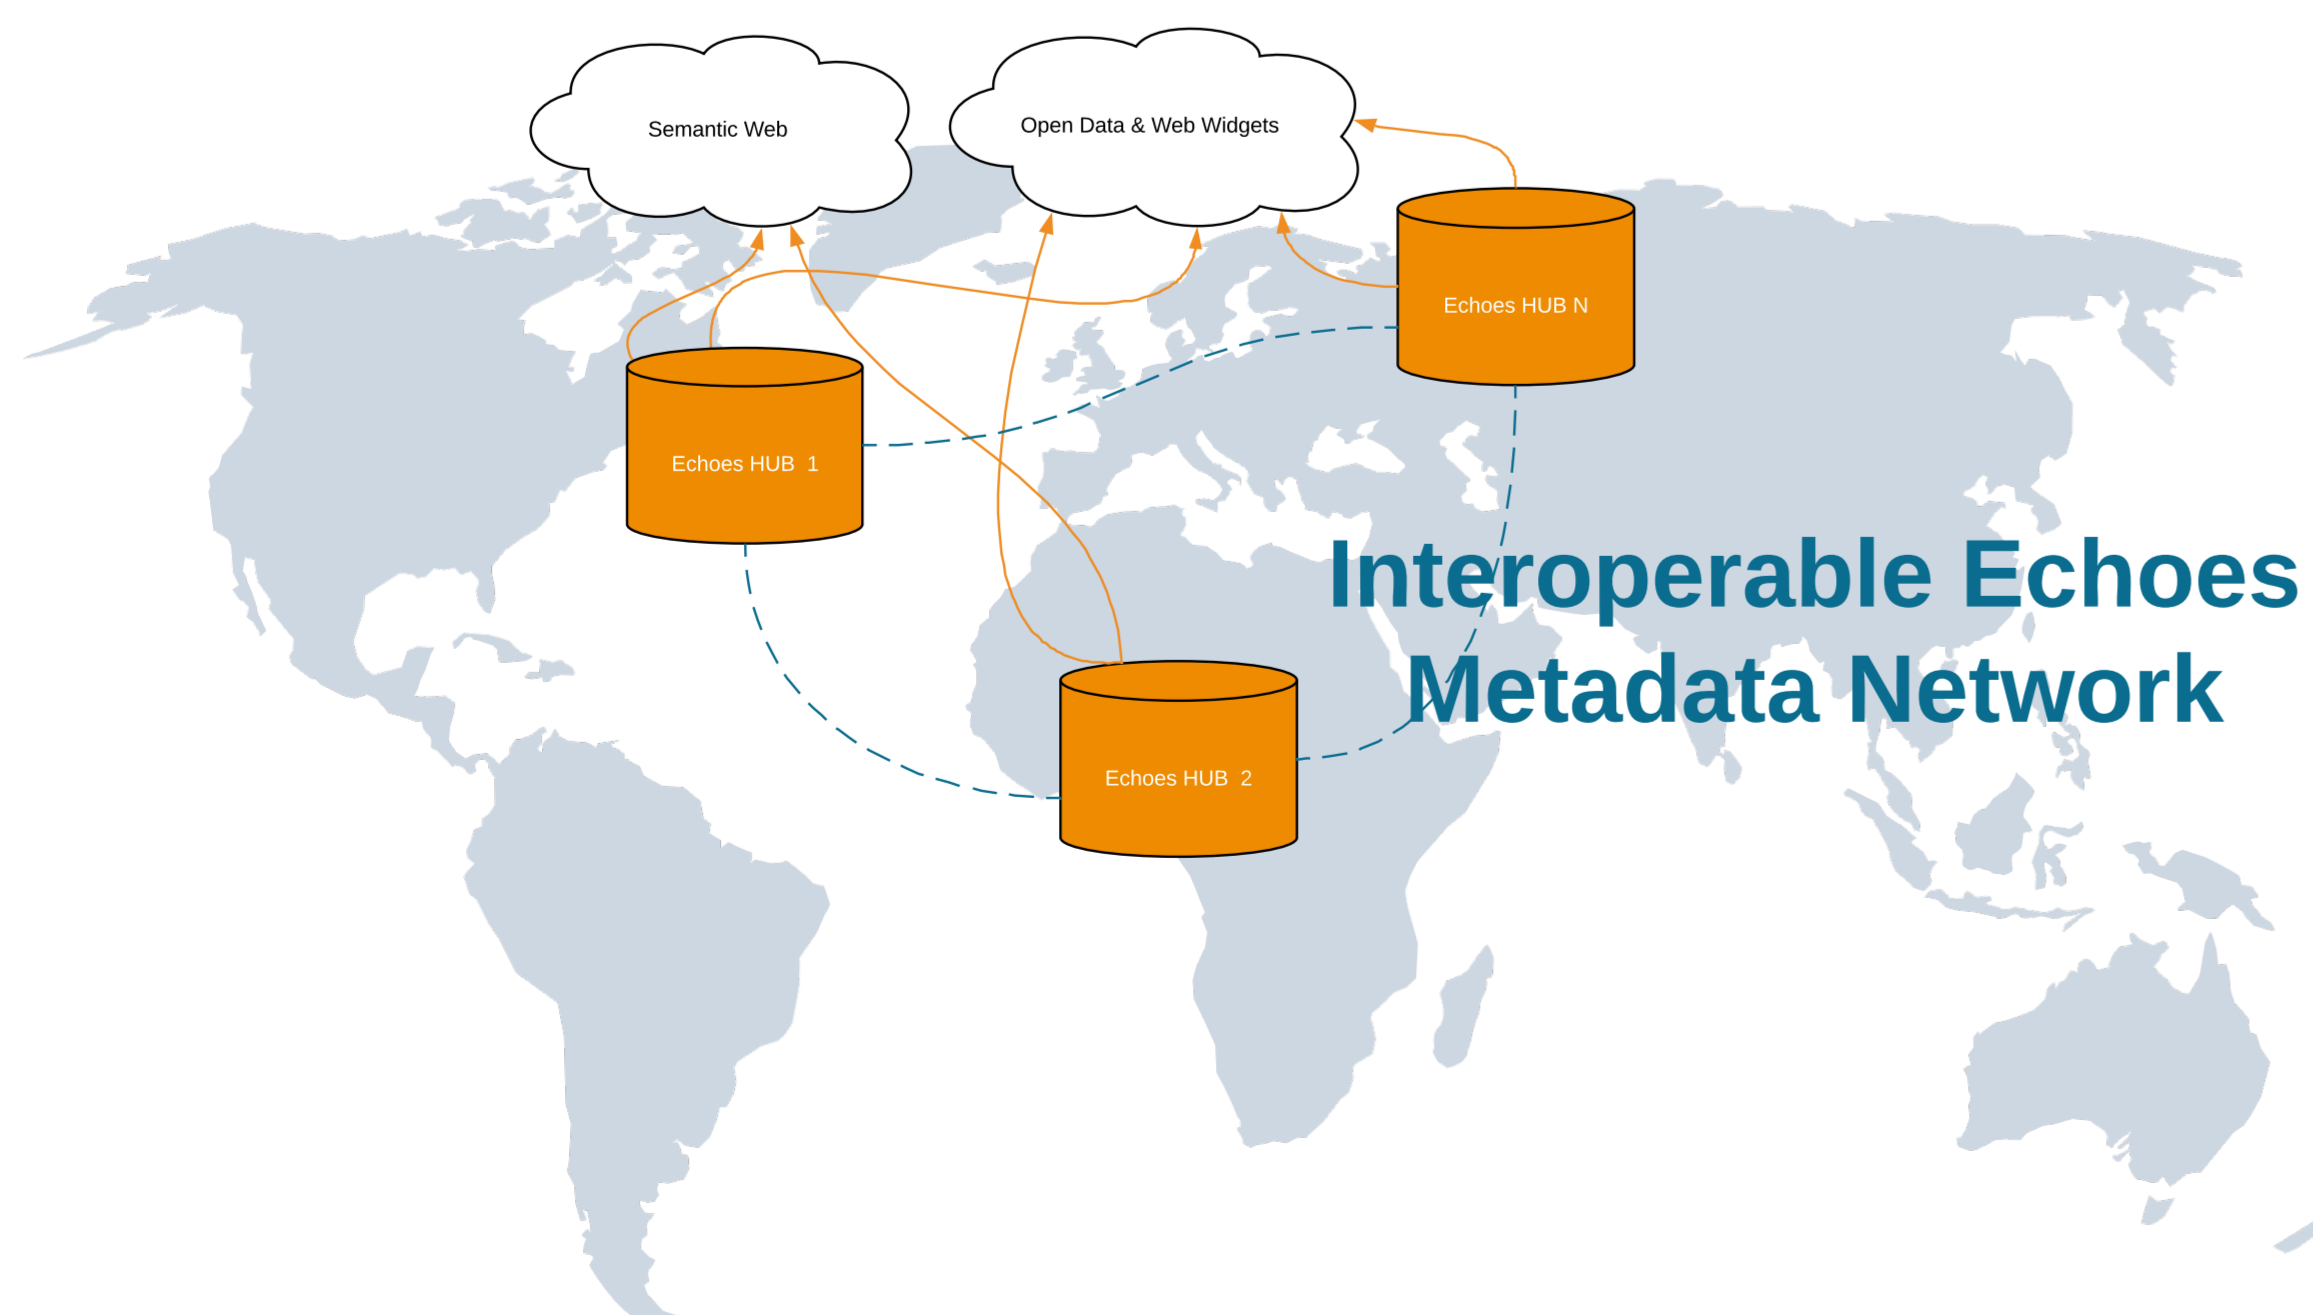

ECHOES main goals

- Open your collections
- Link them to the world
- No messing up your databases
- Modular extensible architecture
- Innovate means of searching and displaying information

Design principles

- Block by block approach
- Use EDM data model as standard metadata schema
- Data transformed to LOD/RDF triples
- Agile development
- User centered design

Prototype in 2018

- Different data models
- Automatic enrichments
- Access and query data from website
- Use map as a search interface