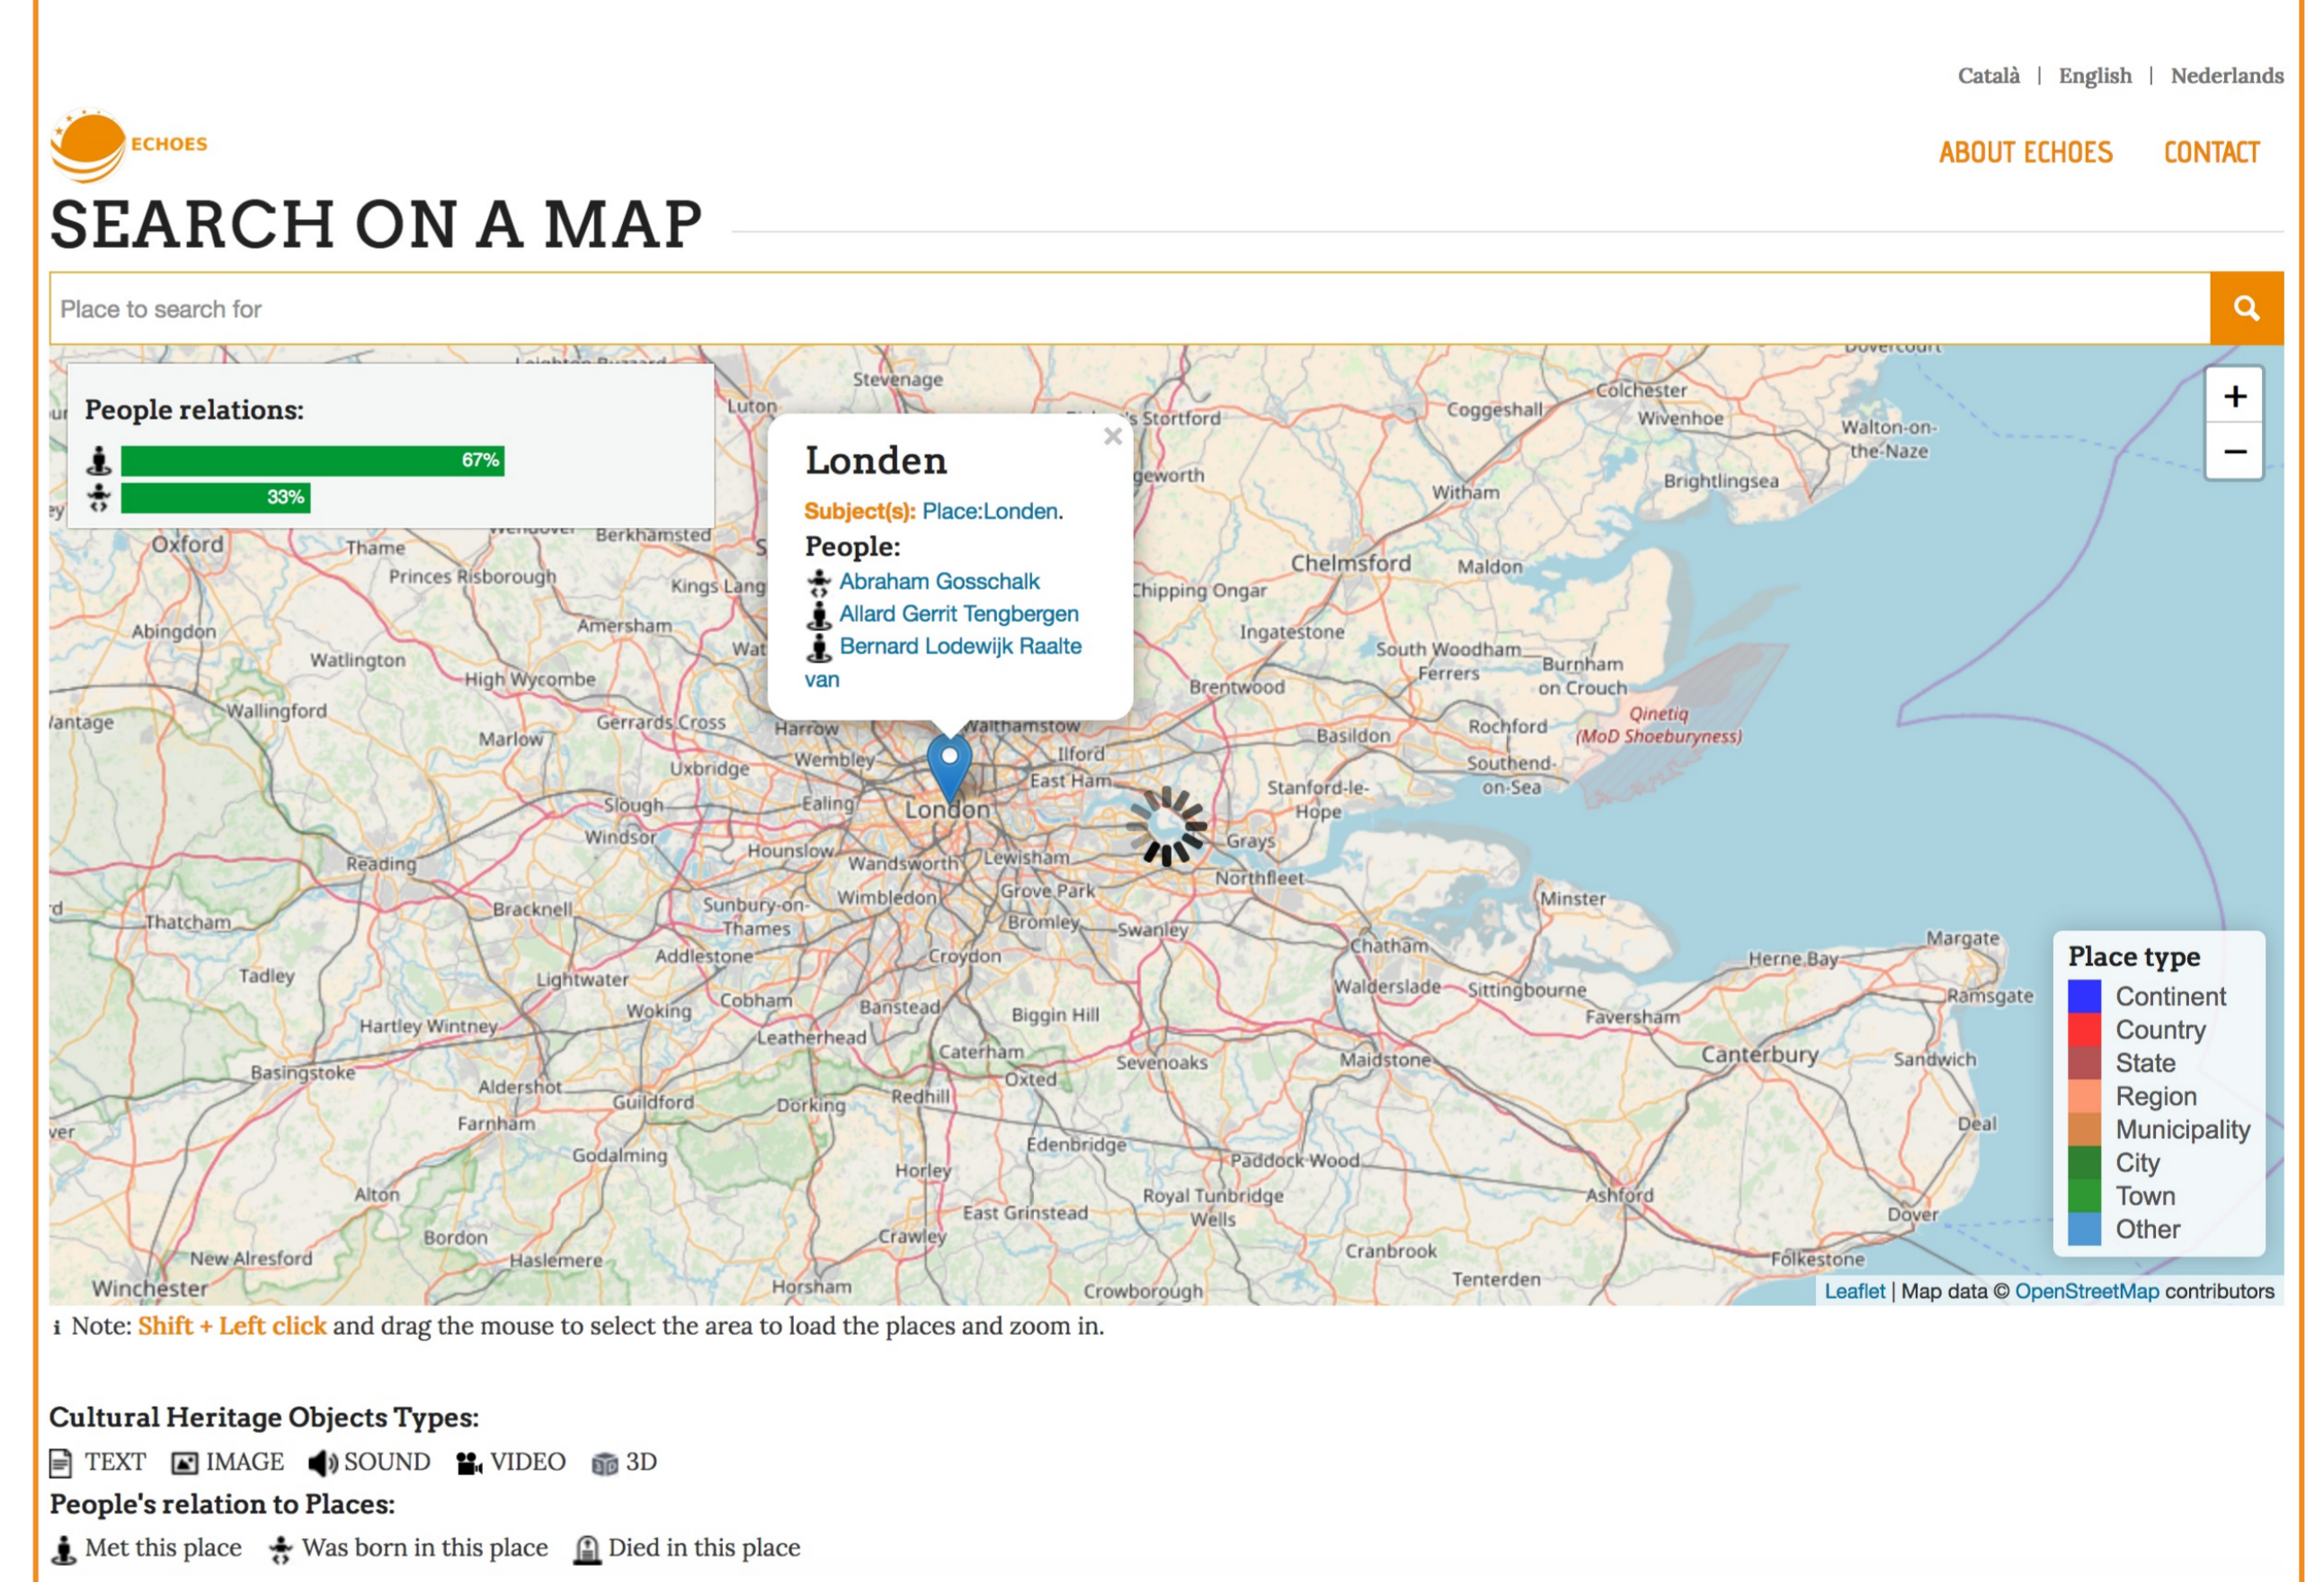

The result of the search is shown like this